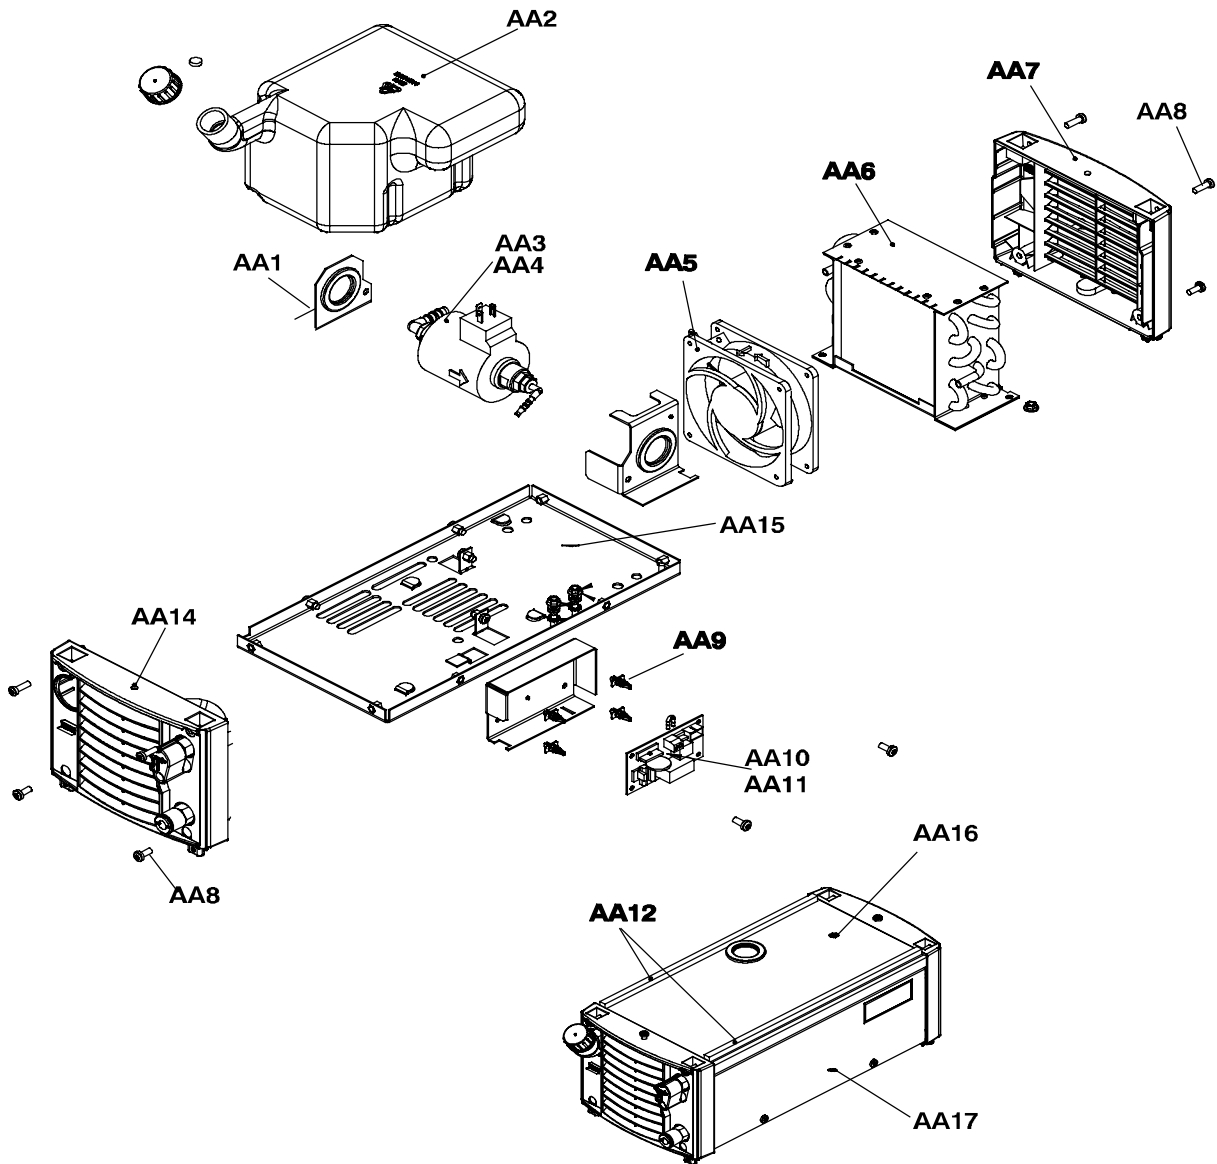

Spare parts list

Edition 090617

Valid for serial no. 705-xxx-xxxx

Ordering no. Product

0460 144 880 Cooling unit CoolMini

0460 151 883 Cable kit. For connection of the CoolMini to the Tig 2200i

Spare parts are to be ordered through the nearest ESAB agency. Kindly indicate type of unit, serial number, denominations and ordering numbers according to the spare parts list.

C = component designation in the circuit diagram

Item	Qty	Ordering no.	Denomination	Notes	C
AA1	1	0194 069 003	Rubber inlet	Ø 37mm hole	
AA2	1	0460 195 880	Tank	with connections	
AA3	1	0460 229 880	Pump with connections		5M1
AA4	1	0460 208 880	Cable set	pump, fan	
AA5	1	0365 539 001	Fan	without cables	5EV1
AA6	1	0460 120 001	Radiator		
AA7	1	0460 139 001	Rear panel		
AA8	4	0194 153 329	Screw	Remform Torx 5x16	
AA9	4	0192 790 102	Spacer	6.3mm, LCBS 4R	
AA10	1	0487 540 880	PC-board		5AP1
AA11	1	0460 206 880	Cable set		
AA12	2	0192 526 004	Sealing strip		
AA14	1	0460 199 880	Front complete		
AA15	1	0460 163 001	Base plate		
AA16	1	0460 187 002	Top panel		
AA17	2	0460 186 002	Side panel		

C = component designation in the circuit diagram

Item	Qty	Ordering no.	Denomination	Notes	C
AB1	1	0190 735 314	Nut	M5	
AB2	1	0193 104 002	Washer	D16/5x1	
AB3	1	0458 365 001	Spring		
AB4	1	0458 366 001	Water lock cam		
AB5	1	0365 803 015	Quick connector	Female, blue	
AB6	1	0458 368 001	Water lock outlet		
AB7	1	0192 238 337	Screw	M5x35	
AB8	1	0365 803 014	Quick connector	Female, red	
AB9	1	0194 245 001	Micro switch		5S2
AB10	1		Nut	M3	
AB11	1	0460 370 880	Damper hose		
AB12	1	0460 370 880	Damper hose		
AB13	1	0456 496 001	Hose	Ø 9/5 PVC, red, to be ordered per metre	
AB14	1	0460 198 001	Hose		

SPARE PARTS SET

Item	Qty	Ordering no.	Denomination	Notes
AB50	1	0458 370 900	Water connection spare kit	Contains items AB1, AB2, AB3, AB4, AB6 and AB7

H

CoolMini

Accessories

Coolant 50% water and 50% ready mixed
mono-ethylene glycol (10 l) 0007 810 012