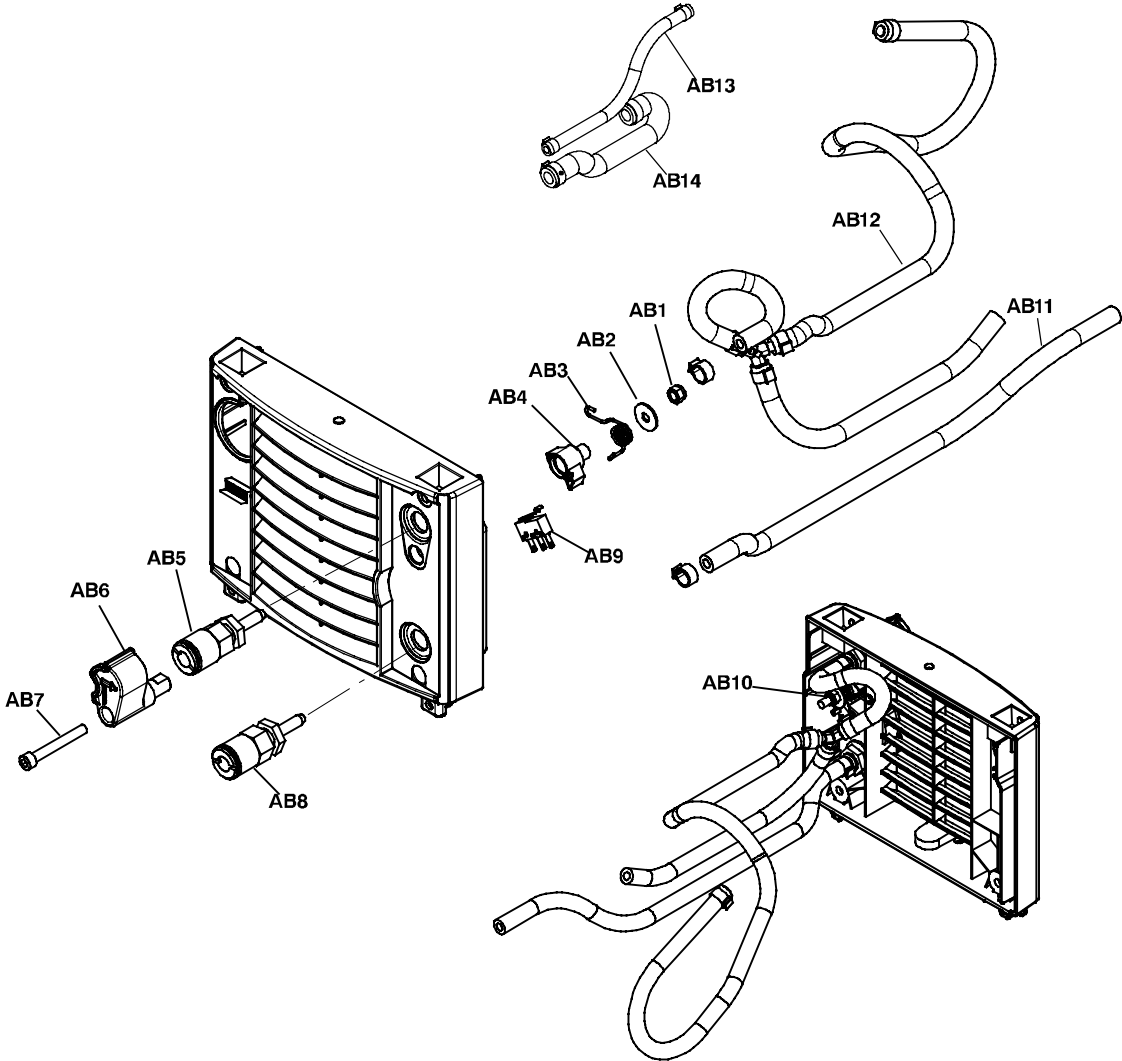

Spare parts list

Edition 090617

Valid for serial no. 705-xxx-xxxx

Ordering no. Product

0460 144 880 Cooling unit CoolMini

0460 151 883 Cable kit. For connection of the CoolMini to the Tig 2200i

Spare parts are to be ordered through the nearest ESAB agency. Kindly indicate type of unit, serial number, denominations and ordering numbers according to the spare parts list.

C = component designation in the circuit diagram

Item	Qty	Ordering no.	Denomination	Notes	C
AA1	1	0194 069 003	Rubber inlet	Ø 37mm hole	
AA2	1	0460 195 880	Tank	with connections	
AA3	1	0460 229 880	Pump with connections		5M1
AA4	1	0460 208 880	Cable set	pump, fan	
AA5	1	0365 539 001	Fan	without cables	5EV1
AA6	1	0460 120 001	Radiator		
AA7	1	0460 139 001	Rear panel		
AA8	4	0194 153 329	Screw	Remform Torx 5x16	
AA9	4	0192 790 102	Spacer	6.3mm, LCBS 4R	
AA10	1	0487 540 880	PC-board		5AP1
AA11	1	0460 206 880	Cable set		
AA12	2	0192 526 004	Sealing strip		
AA14	1	0460 199 880	Front complete		
AA15	1	0460 163 001	Base plate		
AA16	1	0460 187 002	Top panel		
AA17	2	0460 186 002	Side panel		

C = component designation in the circuit diagram

Item	Qty	Ordering no.	Denomination	Notes	C
AB1	1	0190 735 314	Nut	M5	
AB2	1	0193 104 002	Washer	D16/5x1	
AB3	1	0458 365 001	Spring		
AB4	1	0458 366 001	Water lock cam		
AB5	1	0365 803 015	Quick connector	Female, blue	
AB6	1	0458 368 001	Water lock outlet		
AB7	1	0192 238 337	Screw	M5x35	
AB8	1	0365 803 014	Quick connector	Female, red	
AB9	1	0194 245 001	Micro switch		5S2
AB10	1		Nut	M3	
AB11	1	0460 370 880	Damper hose		
AB12	1	0460 370 880	Damper hose		
AB13	1	0456 496 001	Hose	Ø 9/5 PVC, red, to be ordered per metre	
AB14	1	0460 198 001	Hose		

SPARE PARTS SET

Item	Qty	Ordering no.	Denomination	Notes
AB50	1	0458 370 900	Water connection spare kit	Contains items AB1, AB2, AB3, AB4, AB6 and AB7

H

CoolMini

Accessories

Coolant 50% water and 50% ready mixed
mono-ethylene glycol (10 l) 0007 810 012